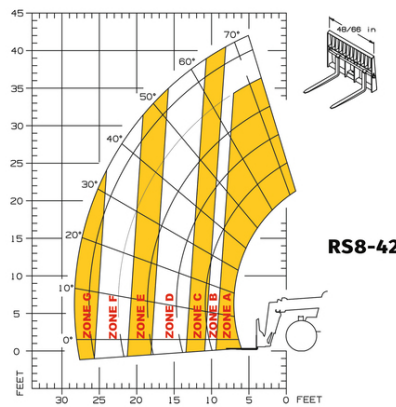

Load Chart Other Imperial