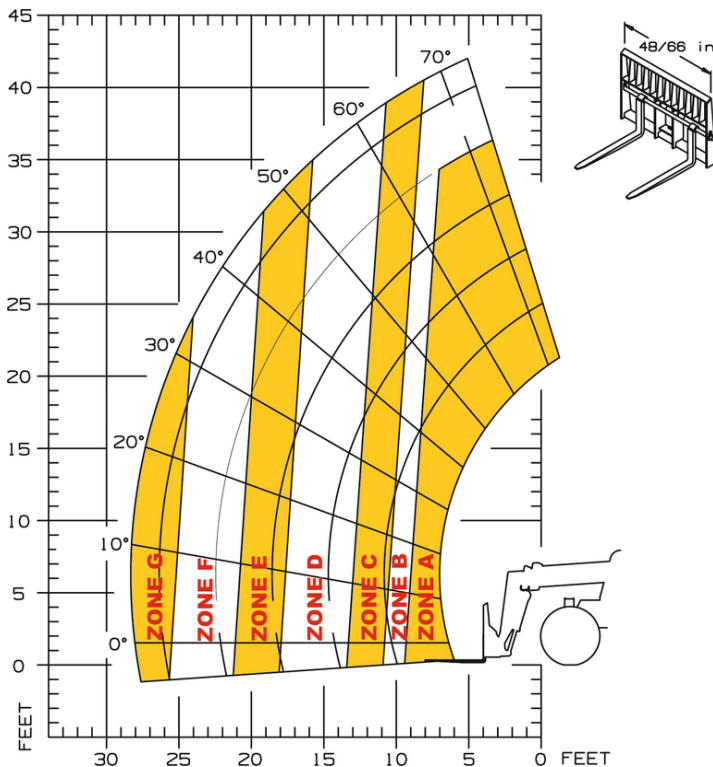

Capacities			Metric	Imperial
Max. capacity			3628.73 kg	8000 lb
Max. lifting height			12.80 m	42 ft
Max. outreach			8.60 m	28 ft 3 in
Weight and dimensions				
Overall width	b1		2.40 m	7 ft 10 in
Overall height	h17		2.40 m	7 ft 10 in
Wheelbase	y		3.05 m	10 ft
Ground clearance	m4		400 mm	16 in
Overall cab width	b4		838 mm	33 in
External turning radius	Wa3		4.20 m	13 ft 9 in
Unladen weight			10591 kg	23349 lb
Overall weight			10591 kg	23349 lb
Standard tyres			13x24	13x24
Frame levelling longitudinal +/-			10 °	10 °
Engine				
Engine brand			Deutz	Deutz
Engine norm			Stage IV	Stage IV
Engine model			TCD 3.6 L4	TCD 3.6 L4
I.C. Engine power rating - Power (kW)			89.48 kW / 89 kW	120 Hp / 119 Hp
Max. torque / Engine rotation			480 Nm @ 1600 rpm	354 ft/lbs @ 1600 rpm
Transmission				
Transmission type			Powershift	Powershift
Max. travel speed			31.50 km/h	20 mi/h
Parking brake			SAHR	SAHR
Service brake			Wet disc brakes	Wet disc brakes
Axle Manufacturer			Dana	Dana
Hydraulics				
Hydraulic flow / Pressure			157 l/min / 207 bar	41 US gpm / 3002 PSI
Tank capacities				
Hydraulic oil			117 l	31 US gal
Fuel tank			178 l	47 US gal
Miscellaneous				
Controls			Single joystick with FNR	Single joystick with FNR

RS8-42 GEN:4 - Load chart

Load Chart imperial