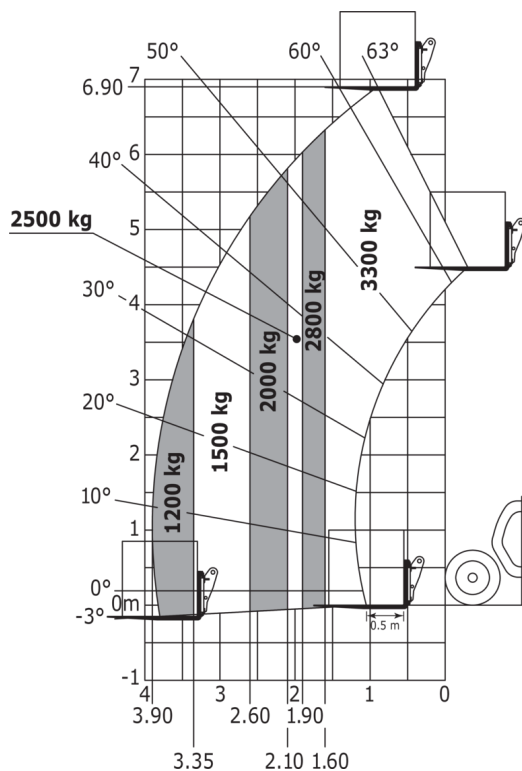

MLT 733-115 LSU - Load chart

Machine on tires with forks Metric