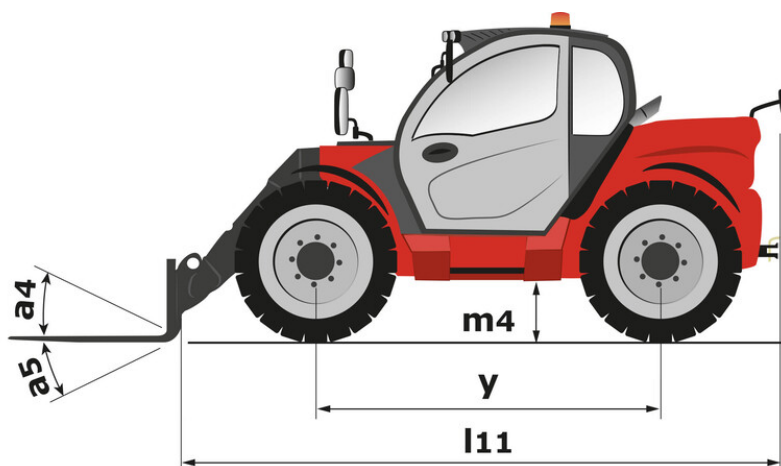

Optional tires tab

Optional tires tab	Overall height	Overall width
TRELLEBORG - TH400 - 500/70 R24 164A8	2.37 m	2.40 m
TRELLEBORG - TH400 - 460/70 R24 159A8	2.39 m	2.42 m
MICHELIN - XMCL - 500/70 R24 164A8	2.39 m	2.43 m
MICHELIN - BIBLOAD - 460/70 R24 159A8	2.37 m	2.40 m
MICHELIN - BIBLOAD - 500/70 R24 164A8	2.39 m	2.43 m
MICHELIN - XHA - 15.5 R25	2.37 m	2.40 m
NOKIAN - TRI STEEL - 460/65 R24 156A8	2.36 m	2.40 m
MICHELIN - XMCL - 460/70 R24 159A8	2.37 m	2.40 m
VREDESTEIN - ENDURION - 460/70 R24 159A8	2.38 m	2.41 m
VREDESTEIN - ENDURION - 500/70 R24 164A8	2.41 m	2.44 m
TRELLEBORG - TH500 - 460/70 R24 159A8	2.37 m	2.40 m
ALLIANCE - A585 - 460/70 R24 159A8	2.37 m	2.40 m

MLT 733-115 LSU - Dimensional drawing